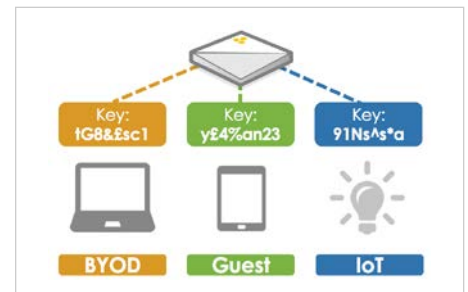

KEY BENEFITS

- Advanced network management tools, security and access management
- A choice of cloud-based or on-premises deployment option
- Includes HiveCare Select with 24/7 interactive support

Start your Wi-Fi deployment with Aerohive Connect and its robust Wi-Fi capabilities. Then, upgrade your services and benefit from the advanced features and deployment options of the Select portfolio. Add Insight to enable tailored business applications and new business intelligence.

FEATURES

APPLICATION VISIBILITY AND CONTROL

Visibility and Optimization for thousands of apps – including your own custom applications!

HIVECARE WORLD CLASS SUPPORT

From planning to maintenance, world-class support packages offer true value and lasting satisfaction.

AEROHIVE PRIVATE PRE-SHARED KEY

Enhanced security options that allow you to customize policies based on the identity of the user, type of device, location on the network, and even time of day.

PUBLIC OR PRIVATE CLOUD DEPLOYMENT OPTIONS